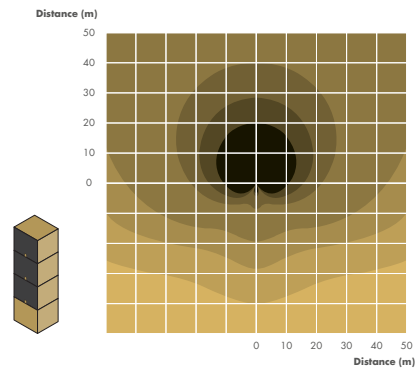

SB 18 SUBWOOFER

Description	Compact subwoofer: 1 x 18" amplified by LA4X / LA8 / LA12X
Low frequency limit (-10 dB)	32 Hz ([SB18_100])
Maximum SPL¹	138 dB ([SB18_100])
Nominal directivity	Standard or cardioid configurations
Transducers	1 x 18" cone driver
Acoustical load	Bass-reflex, L-Vents
Nominal impedance	8 Ω
Connectors	IN: 1 x 4-point speakON LINK: 1 x 4-point speakON
Rigging and handling	Flush-fitting four-point rigging system 1 x 35 mm pole mount socket 4 handles, 8 protective corner stops
Weight (net)	52 kg / 115 lb
Cabinet	Premium grade Baltic beech and birch plywood
Front	Coated steel grill Acoustically neutral 3D fabric
Rigging components	High grade steel with anti-corrosion coating
Finish	Dark grey brown Pantone 426 C
IP	IP55

¹ Peak level at 1 m under half space conditions using pink noise with crest factor 4 (preset specified in brackets).

ISOCONTOUR

► SPL mapping of a block of four SB 18 in standard (left) and cardioid (right) arrangements, using surfaces of equal sound pressure with three dB step colored scale.

DIMENSIONS

Front

Side

Top