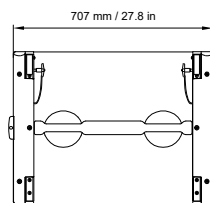

SB 18 SUBWOOFER

Description	Compact subwoofer: 1 x 18" amplified by LA4X / LA8 / LA12X
Low frequency limit (-10 dB)	32 Hz ([SB18_100])
Maximum SPL¹	138 dB ([SB18_100])
Nominal directivity	Standard or cardioid configurations
Transducers	1 x 18" cone driver
Acoustical load	Bass-reflex, L-Vents
Nominal impedance	8 Ω
Connectors	IN: 1 x 4-point speakON LINK: 1 x 4-point speakON
Rigging and handling	Flush-fitting four-point rigging system 1 x 35 mm pole mount socket 4 handles, 8 protective corner stops
Weight (net)	52 kg / 115 lb
Cabinet	Premium grade Baltic beech and birch plywood
Front	Coated steel grill Acoustically neutral 3D fabric
Rigging components	High grade steel with anti-corrosion coating
Finish	Dark grey brown Pantone 426 C
IP	IP55

¹ Peak level at 1 m under half space conditions using pink noise with crest factor 4 (preset specified in brackets).

ISOCONTOUR

► SPL mapping of a block of four SB 18 in standard (left) and cardioid (right) arrangements, using surfaces of equal sound pressure with three dB step colored scale.

DIMENSIONS

Front

Side

Top