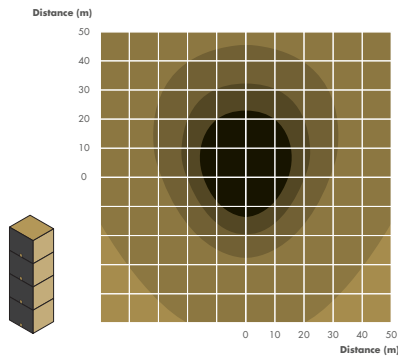

SB 18 SUBWOOFER

Description	Compact subwoofer: 1 x 18" amplified by LA4X / LA8 / LA12X
Low frequency limit (-10 dB)	32 Hz ([SB18_100])
Maximum SPL¹	138 dB ([SB18_100])
Nominal directivity	Standard or cardioid configurations
Transducers	1 x 18" cone driver
Acoustical load	Bass-reflex, L-Vents
Nominal impedance	8 Ω
Connectors	IN: 1 x 4-point speakON LINK: 1 x 4-point speakON
Rigging and handling	Flush-fitting four-point rigging system 1 x 35 mm pole mount socket 4 handles, 8 protective corner stops
Weight (net)	52 kg / 115 lb
Cabinet	Premium grade Baltic beech and birch plywood
Front	Coated steel grill Acoustically neutral 3D fabric
Rigging components	High grade steel with anti-corrosion coating
Finish	Dark grey brown Pantone 426 C
IP	IP55

¹ Peak level at 1 m under half space conditions using pink noise with crest factor 4 (preset specified in brackets).

ISOCONTOUR

► SPL mapping of a block of four SB 18 in standard (left) and cardioid (right) arrangements, using surfaces of equal sound pressure with three dB step colored scale.

DIMENSIONS

Front

Side

Top