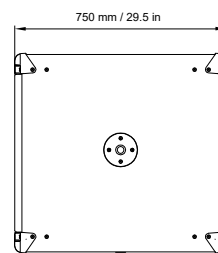

SB 18 SUBWOOFER

Description	Compact subwoofer: 1 x 18" amplified by LA4X / LA8 / LA12X
Low frequency limit (-10 dB)	32 Hz ([SB18_100])
Maximum SPL¹	138 dB ([SB18_100])
Nominal directivity	Standard or cardioid configurations
Transducers	1 x 18" cone driver
Acoustical load	Bass-reflex, L-Vents
Nominal impedance	8 Ω
Connectors	IN: 1 x 4-point speakON LINK: 1 x 4-point speakON
Rigging and handling	Flush-fitting four-point rigging system 1 x 35 mm pole mount socket 4 handles, 8 protective corner stops
Weight (net)	52 kg / 115 lb
Cabinet	Premium grade Baltic beech and birch plywood
Front	Coated steel grill Acoustically neutral 3D fabric
Rigging components	High grade steel with anti-corrosion coating
Finish	Dark grey brown Pantone 426 C
IP	IP55

¹ Peak level at 1 m under half space conditions using pink noise with crest factor 4 (preset specified in brackets).

ISOCONTOUR

► SPL mapping of a block of four SB 18 in standard (left) and cardioid (right) arrangements, using surfaces of equal sound pressure with three dB step colored scale.

DIMENSIONS

Front

Side

Top