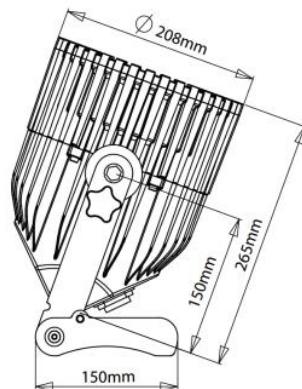

Electrical

Battery
LG Chem Lithium-ion
Battery Lifetime
70% after 300 cycles
Charging time (nominal)
7 Hours
Input Voltage
90-264V 47-63Hz
Input Current
2A/115VAC ~ 1.0A/230VAC
Inrush Current
Cold start 70A/230VAC