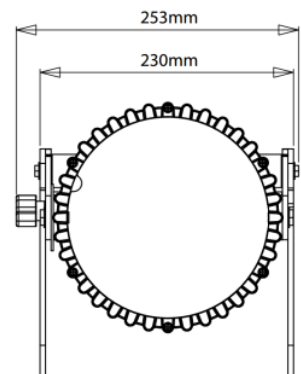

Electrical

Battery
LG Chem Lithium-ion
Battery Lifetime
70% after 300 cycles
Charging time (nominal)
7 Hours
Input Voltage
90-264V 47-63Hz
Input Current
2A/115VAC ~ 1.0A/230VAC
Inrush Current
Cold start 70A/230VAC